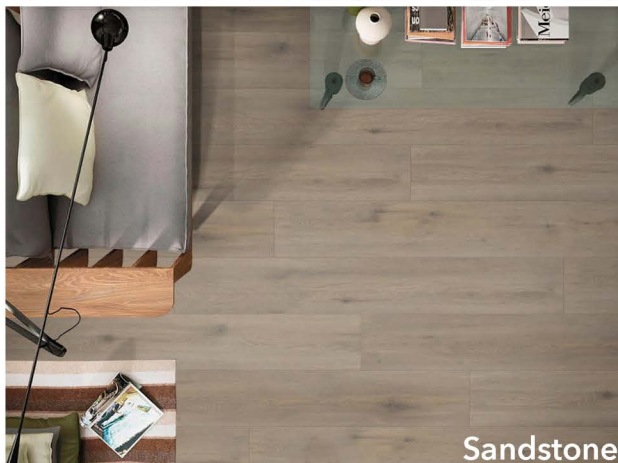

## CABRILLO Core Series

Residential | Light Commercial | Commercial

**Luxury Vinyl Plank | Glue Down and Floating Click**  
LVP (Luxury Vinyl Plank) is a highly durable, low maintenance flooring option specifically engineered to perform in high-traffic areas while also providing a professional visual aesthetic. Available in a range of colors and applications. LVP is a perfect solution for every room, hallway, and entryway.