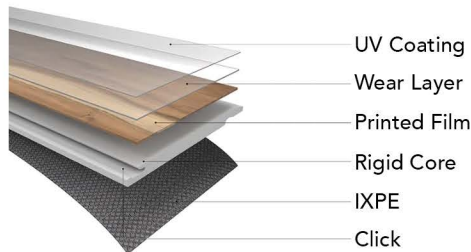

Core Optimum
6.0mm
20mil
Floating Click
W/Attached Pad