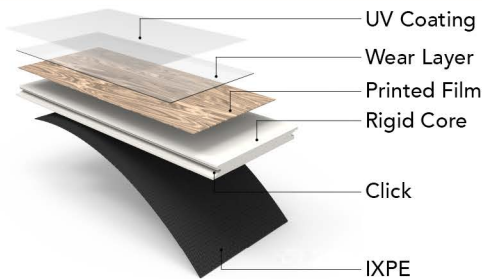

## Cabrillo Core Luxury Vinyl Plank

Driftwood

Coral

**Core**  
2.0mm  
12mil  
Solid Core  
Glue Down

Monterey

**Core Select**  
3.0mm  
20mil  
Solid Core  
Glue Down

Driftwood

**Core Select +**  
5.5mm  
12mil  
Floating Click  
W/Attached Pad