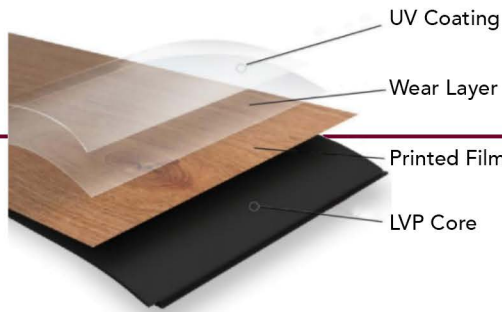

## Cabrillo Core Luxury Vinyl Plank

Driftwood

Coral

**Core**  
2.0mm  
12mil  
Solid Core  
Glue Down

Monterey

**Core Select**  
3.0mm  
20mil  
Solid Core  
Glue Down

Driftwood

**Core Select +**  
5.5mm  
12mil  
Floating Click  
W/Attached Pad